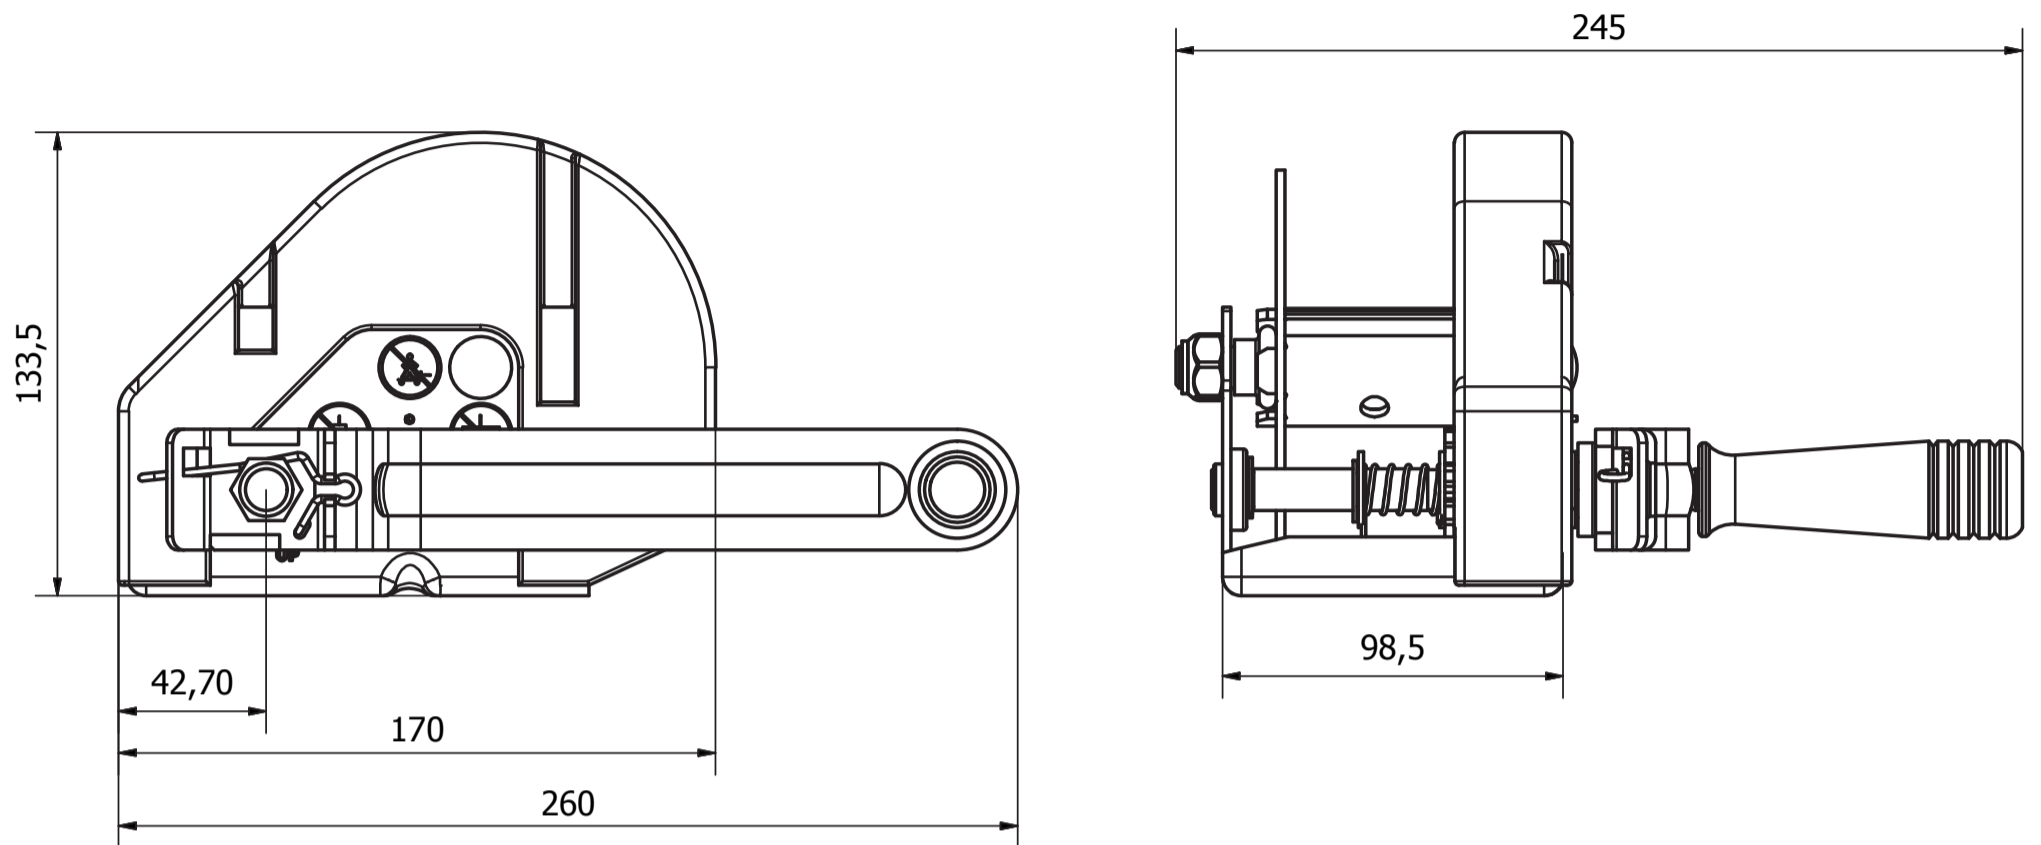

Goliath TR7 winches: overall dimensions

Bulk dimensions

Fixing dimensions

TR7

- PF66000
- PF66001
- PF66002
- PF66003
- PF66100
- PF66120
- PF66120-C1