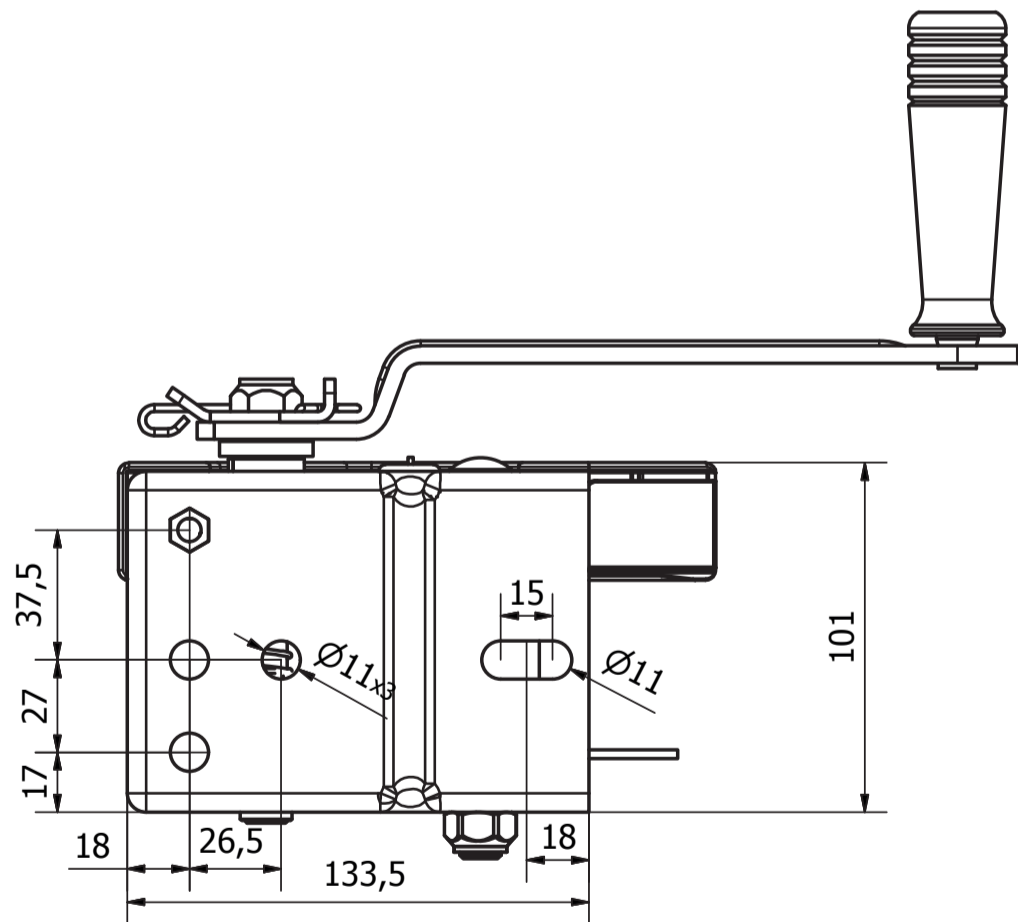

Goliath TR7 winches: overall dimensions

Bulk dimensions

Fixing dimensions

TR7

- PF66000
- PF66001
- PF66002
- PF66003
- PF66100
- PF66120
- PF66120-C1